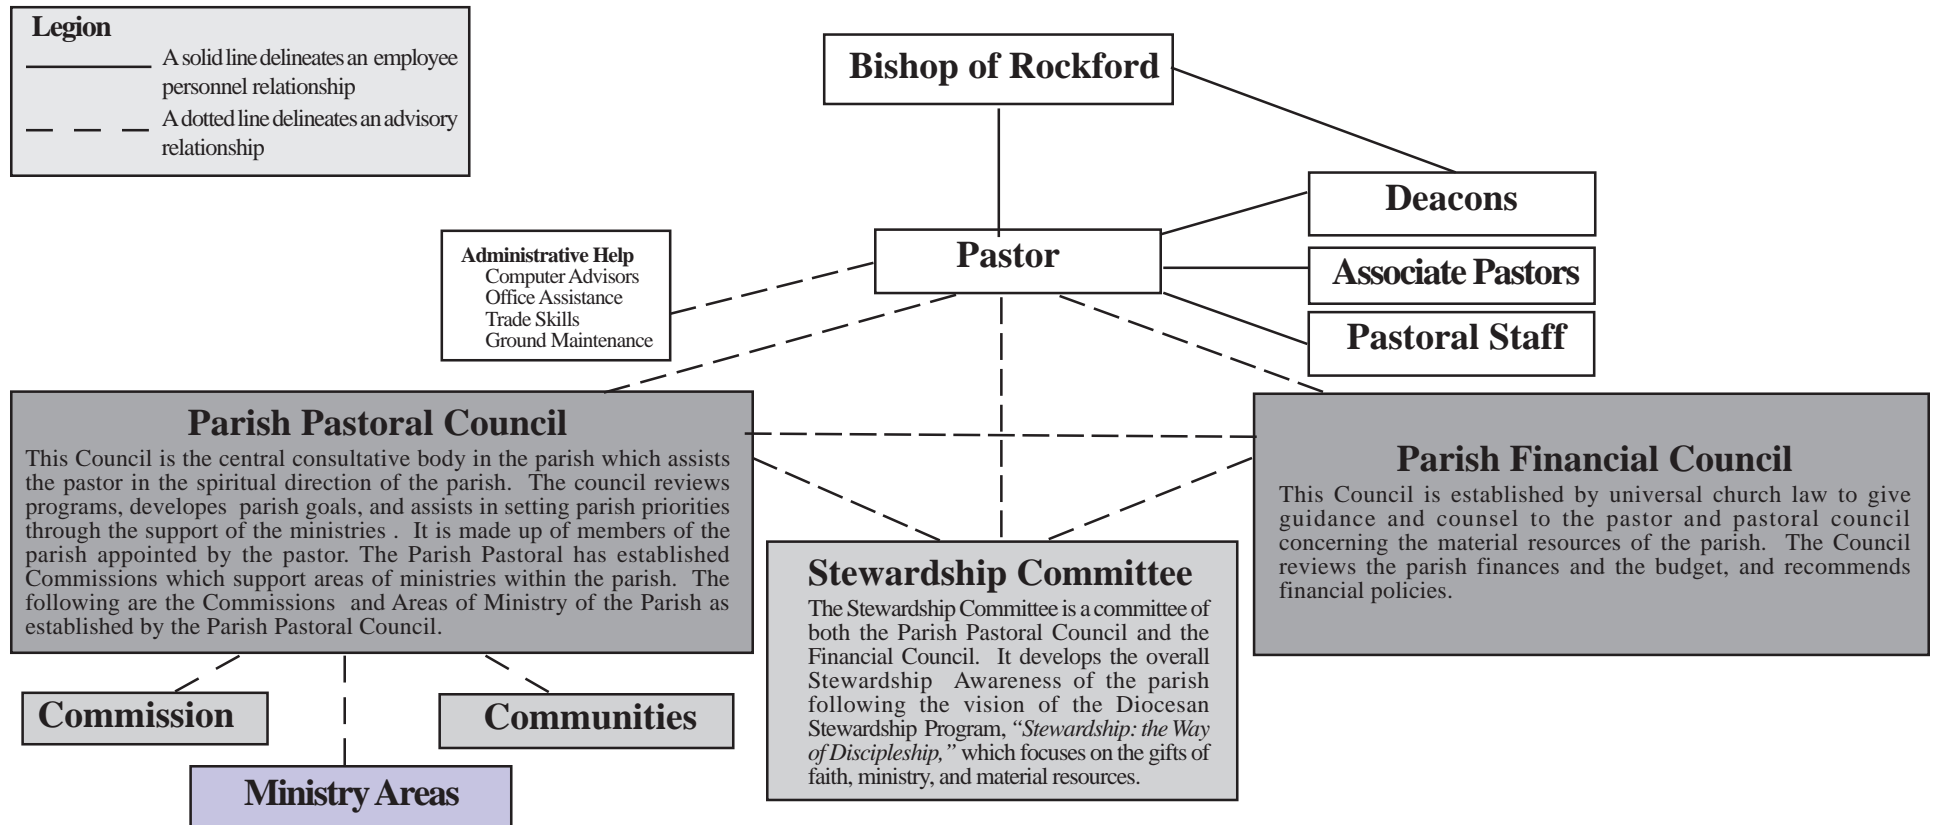

# Saint Margaret Mary Catholic Parish Administrative Structure

By the structure of the Catholic Church, the Pastor represents the Parish Family in all pastoral and legal affairs. He is advised by the **Parish Pastoral and Financial Councils** and by his **Pastoral Staff** (who are department heads). In turn, the **Parish Stewardship Committee** is a committee of both Councils. The other **Commissions, Ministry Groupings** and **Committees** advise the pastor and execute the areas of ministry for the parish through the staff. The **Parish Pastoral Council** and **Parish Financial Council** help give direction and priorities for the Parish Family.

**Commission**

**Liturgy and Worship Commission**  
 oversees, evaluates, sets priorities, and recommends policy for all worship ministries including Altar Servers, Arts and Environment, Cantors, Children's Liturgies, Choirs, Eucharistic Ministers, Greeters, Lectors, Liturgy or the Word for Children, Liturgical Writers, Money Counters, Sacramental Liturgies, Sacristans, Ushers, and Wedding Coordinators. These ministries focus on the good news of our Lord Jesus Christ through our worship, prayerful participation and praise of the gospel mysteries.